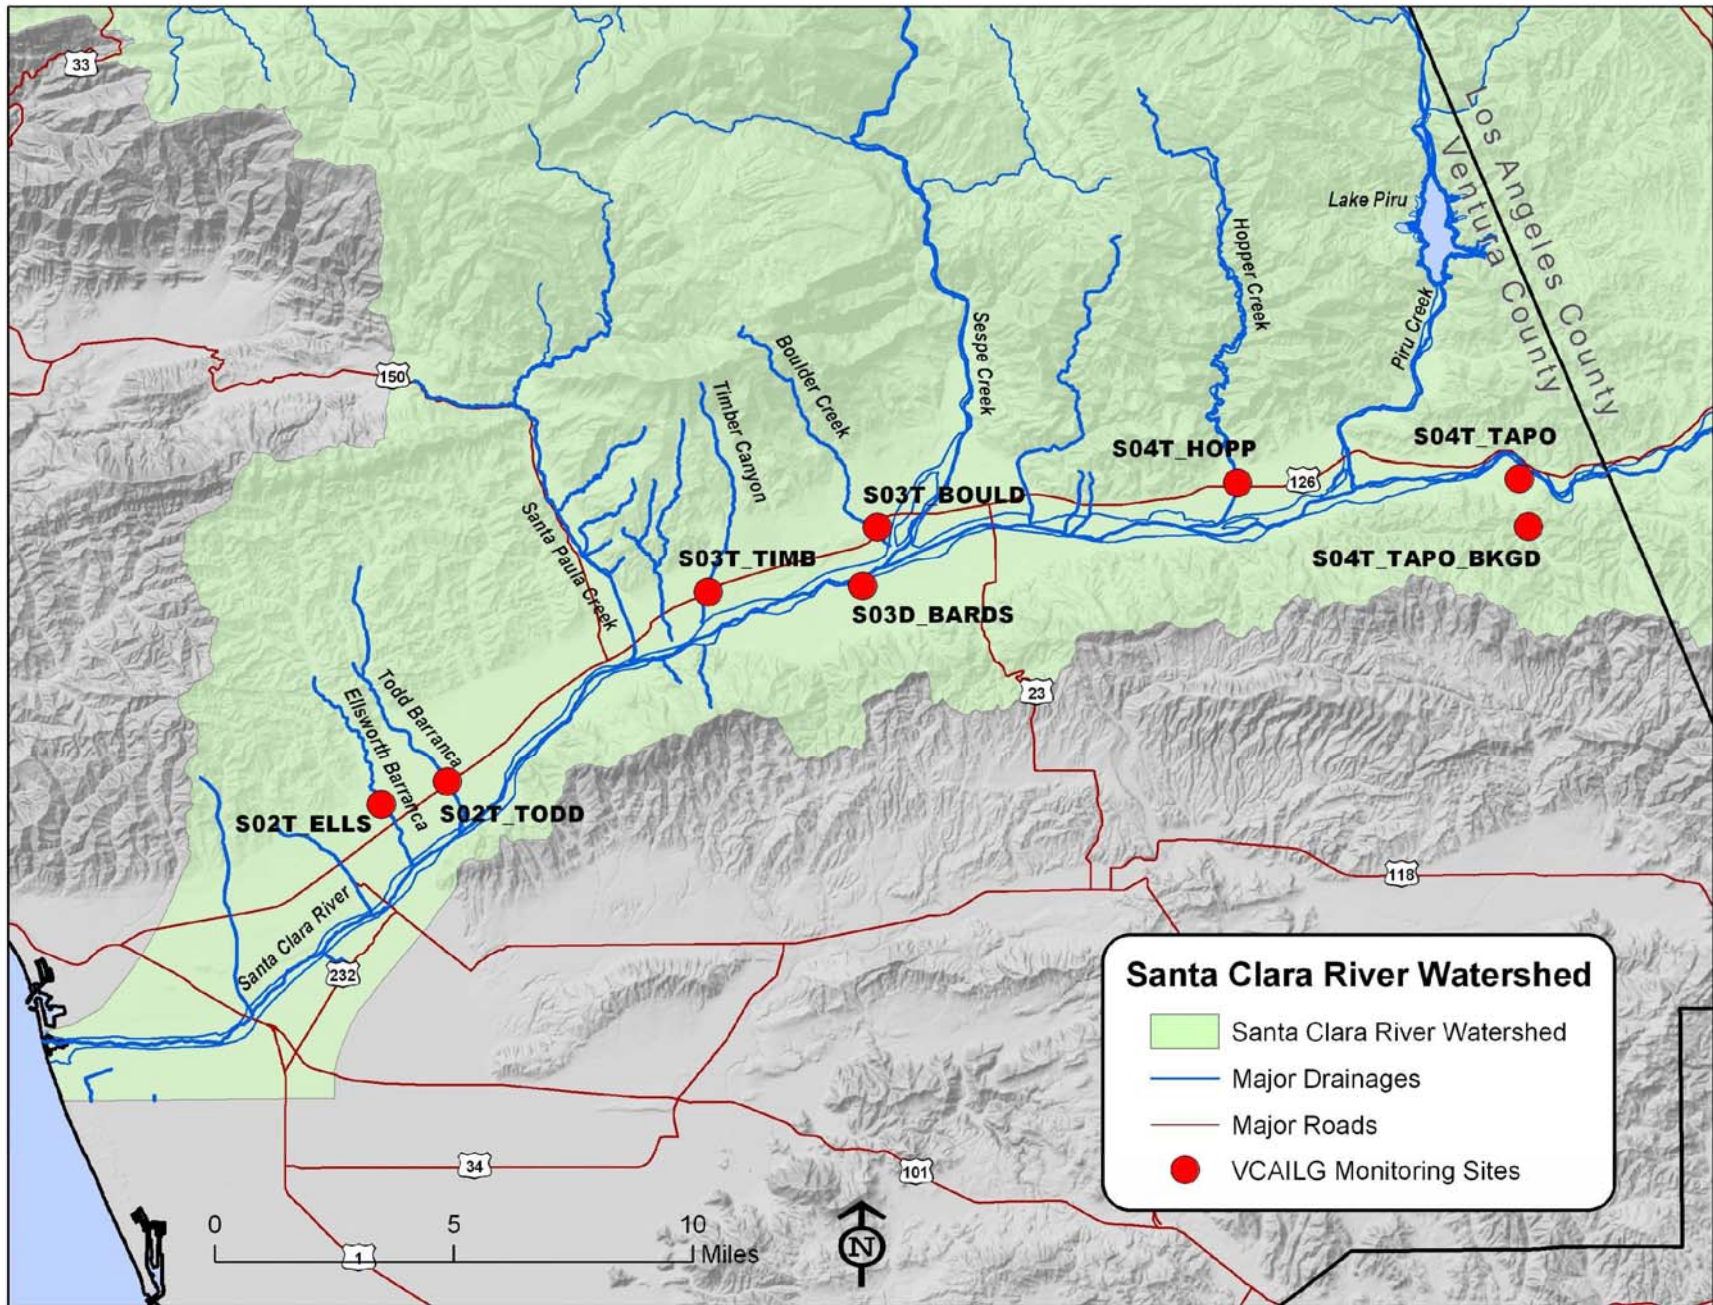

VCAILG Monitoring Sites Located in the Calleguas Creek / Oxnard Coastal Watersheds

VCAILG Monitoring Sites Located in the Santa Clara River Watershed

VCAILG Monitoring Sites Located in the Ventura River Watershed