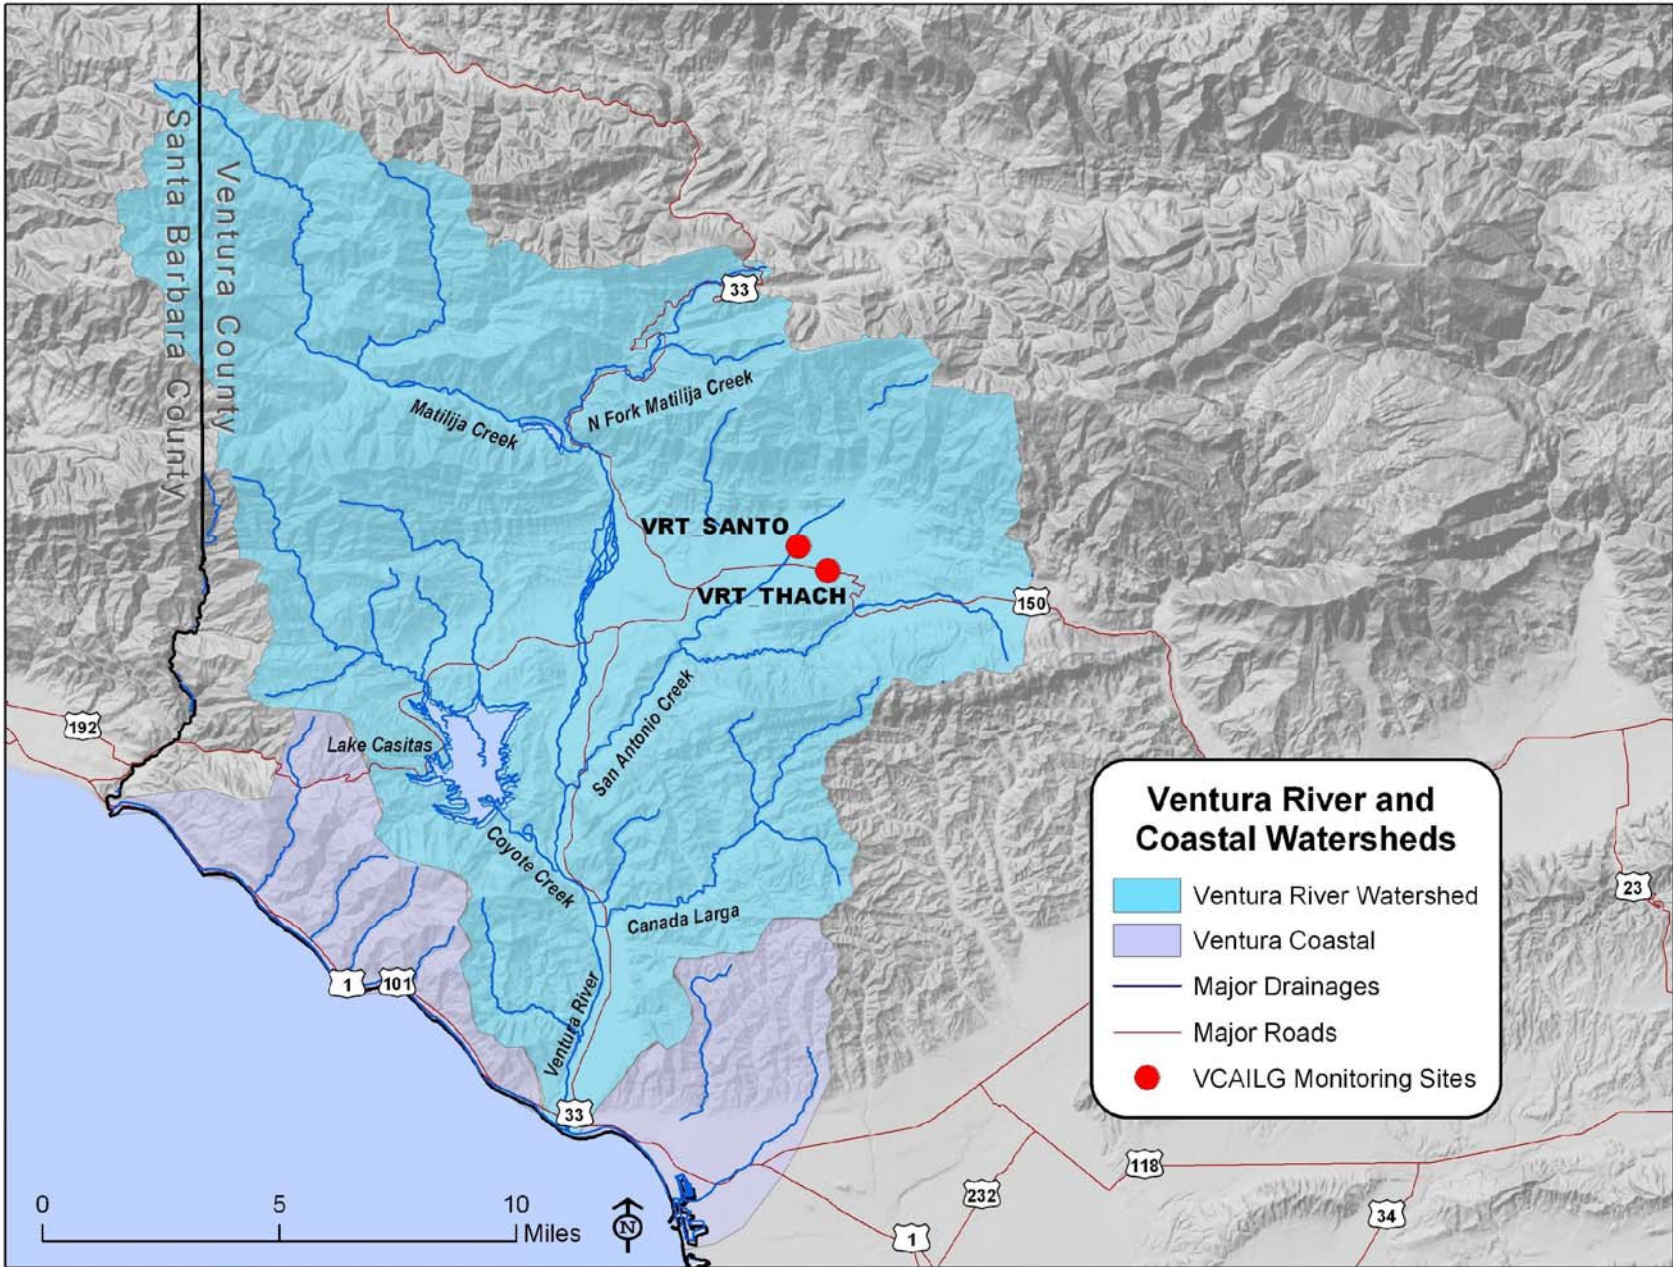

VCAILG Monitoring Sites Located in the Calleguas Creek / Oxnard Coastal Watersheds

VCAILG Monitoring Sites Located in the Santa Clara River Watershed

VCAILG Monitoring Sites Located in the Ventura River Watershed